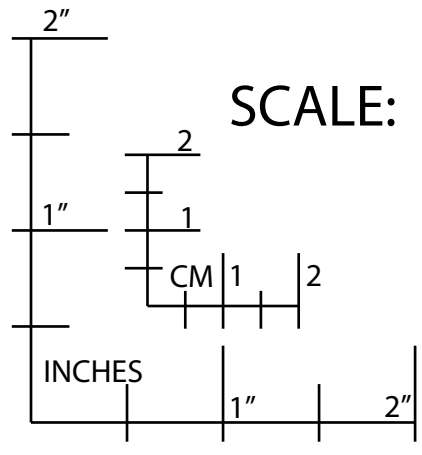

RCPowers.com

MiG-29 V1

FOR INDIVIDUAL PURCHASE ONLY
Copyright RCPowers

Assembly

Layout

The image features several overlapping, irregular black-outlined shapes on a white background. These shapes are composed of straight lines and form a complex, abstract composition. The shapes vary in size and orientation, creating a sense of depth and movement. The largest shape is a tall, narrow polygon on the left side, while other shapes are more horizontally oriented and scattered across the middle and right portions of the page.

x2

x2

x2

x2

SCALE:

x2

x2