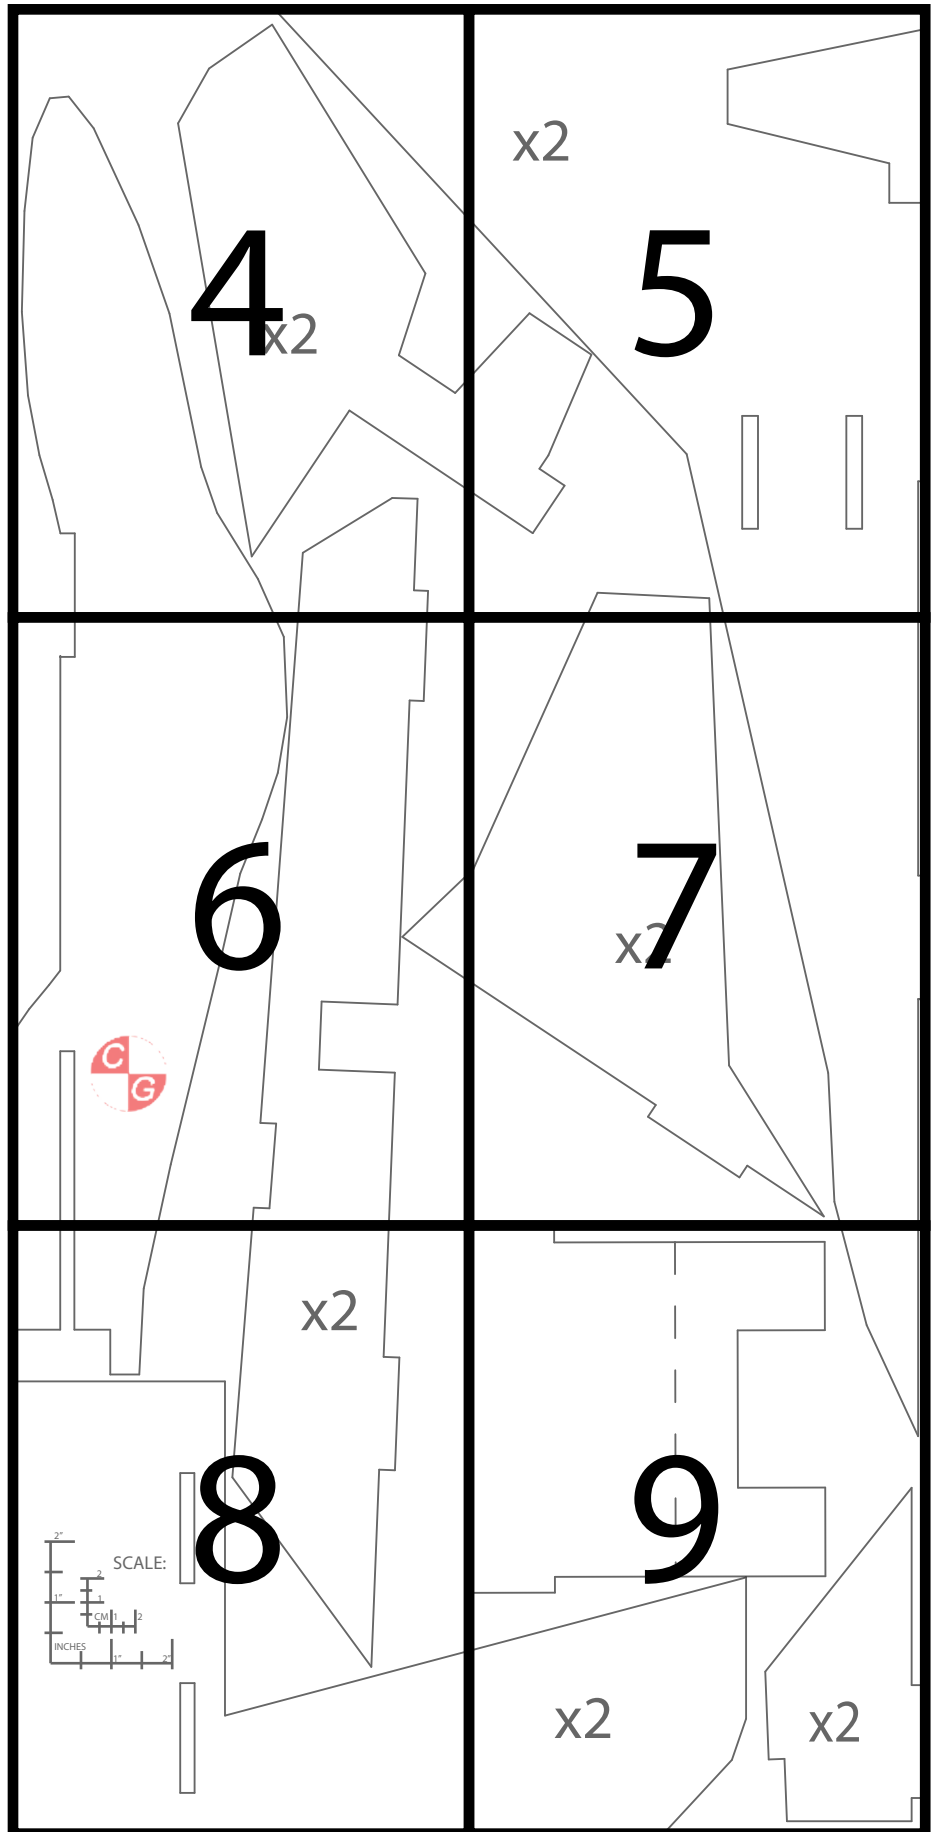

RCPowers.com

MiG-29 V1

FOR INDIVIDUAL PURCHASE ONLY
Copyright RCPowers

Assembly

Layout

The image features several overlapping, irregular black-outlined shapes on a white background. These shapes are composed of straight lines and form a complex, abstract composition. The shapes vary in size and orientation, creating a sense of depth and movement. The largest shape is a tall, narrow polygon on the left side, while other shapes are more horizontally oriented and scattered across the middle and right portions of the page.

x2

x2

x2

x2

SCALE:

x2

x2