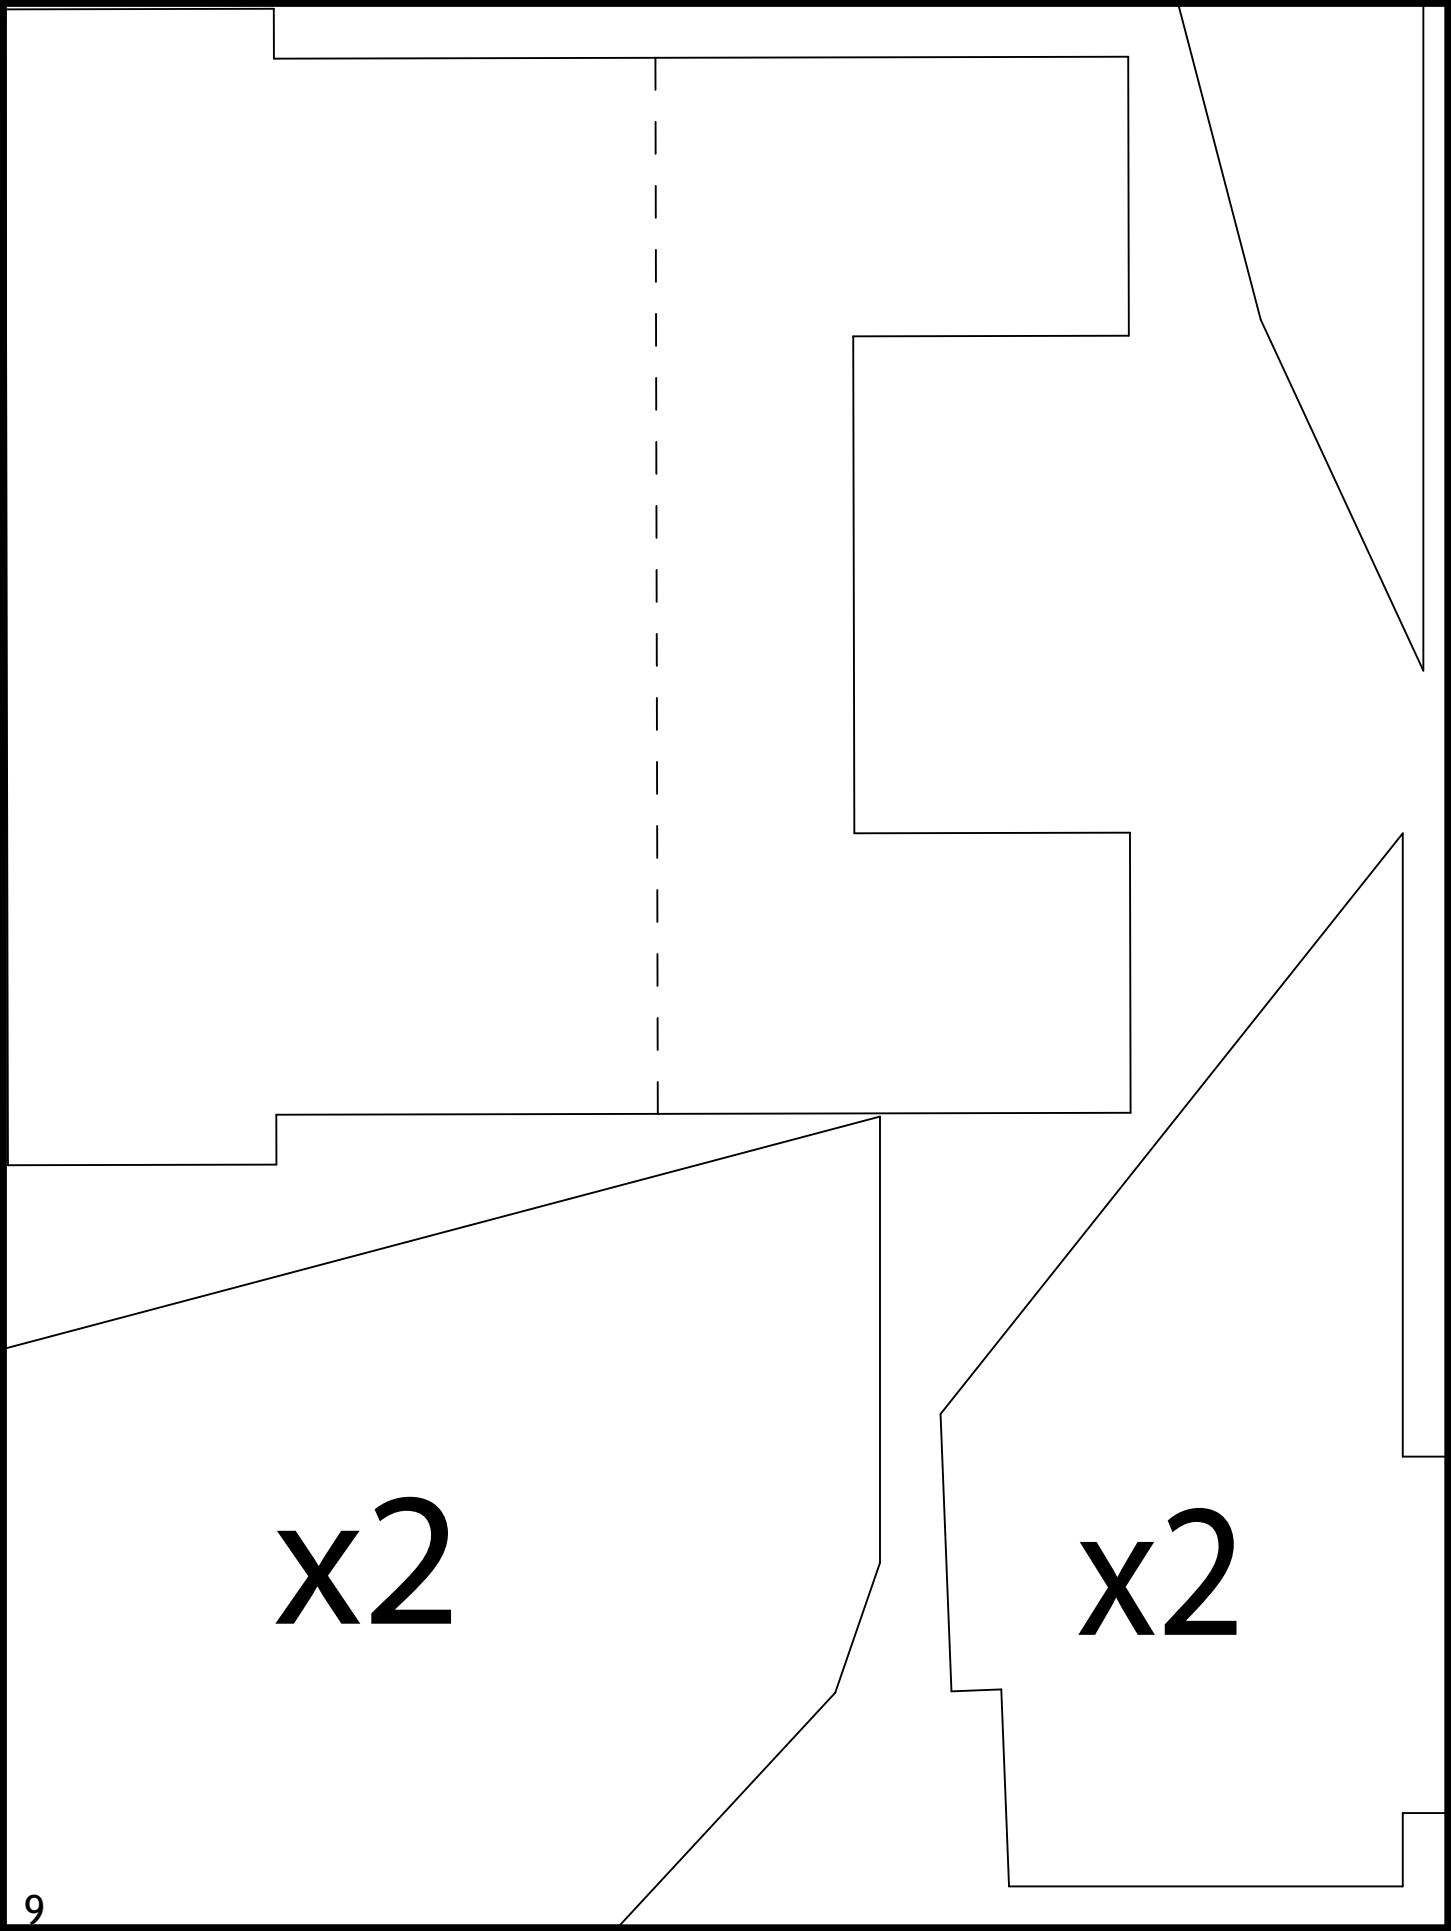

RCPowers.com

MiG-29 V1

FOR INDIVIDUAL PURCHASE ONLY
Copyright RCPowers

Assembly

Layout

The image features several overlapping, irregular black-outlined shapes on a white background. These shapes are composed of straight lines and form a complex, abstract composition. The shapes vary in size and orientation, creating a sense of depth and movement. The largest shape is a tall, narrow polygon on the left side, while other shapes are more horizontally oriented and scattered across the middle and right portions of the page.

x2

x2

x2

x2

SCALE:

x2

x2